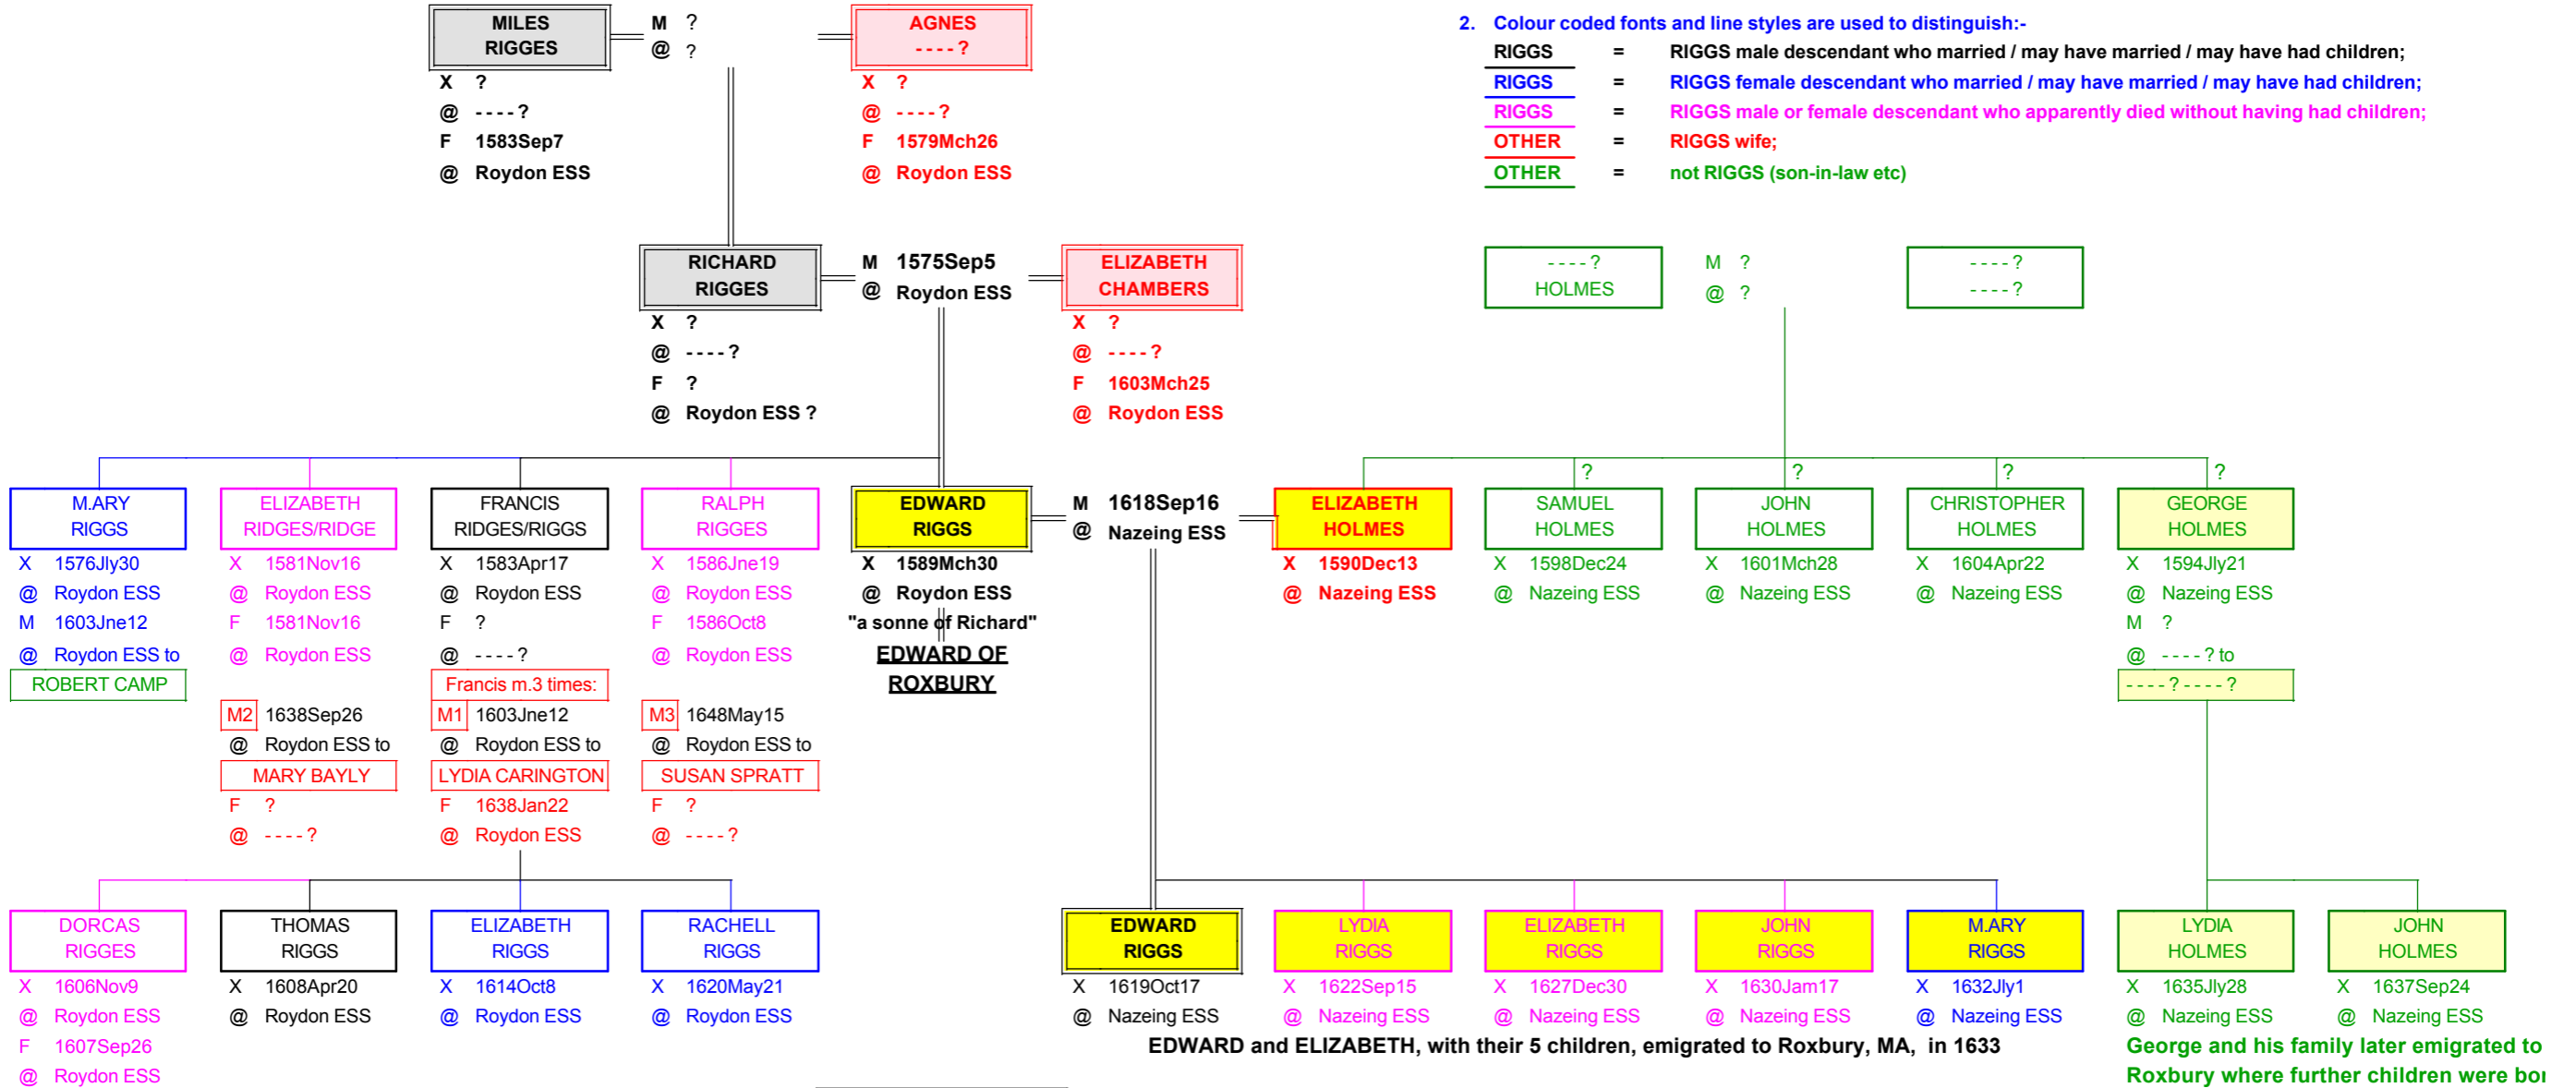

MILES RIGGS OF ROYDON, ESSEX AND HIS DESCENDANTS THE ANCESTORS OF "EDWARD OF ROXBURY", MASSACHUSETTS

NOTES:

- B = born; X = Christened; M = married (M1 = first marr, etc); D = died; F = funeral/buried; c = circa/about; < = before; > = after; ? = unknown, or not proved

- Colour coded fonts and line styles are used to distinguish:-

- RIGGS** = RIGGS male descendant who married / may have married / may have had children;
- RIGGS = RIGGS female descendant who married / may have married / may have had children;
- RIGGS = RIGGS male or female descendant who apparently died without having had children;
- OTHER = RIGGS wife;
- OTHER = not RIGGS (son-in-law etc)

**RETURN TO THE
SURNAME STUDY
MAIN WEB PAGES**