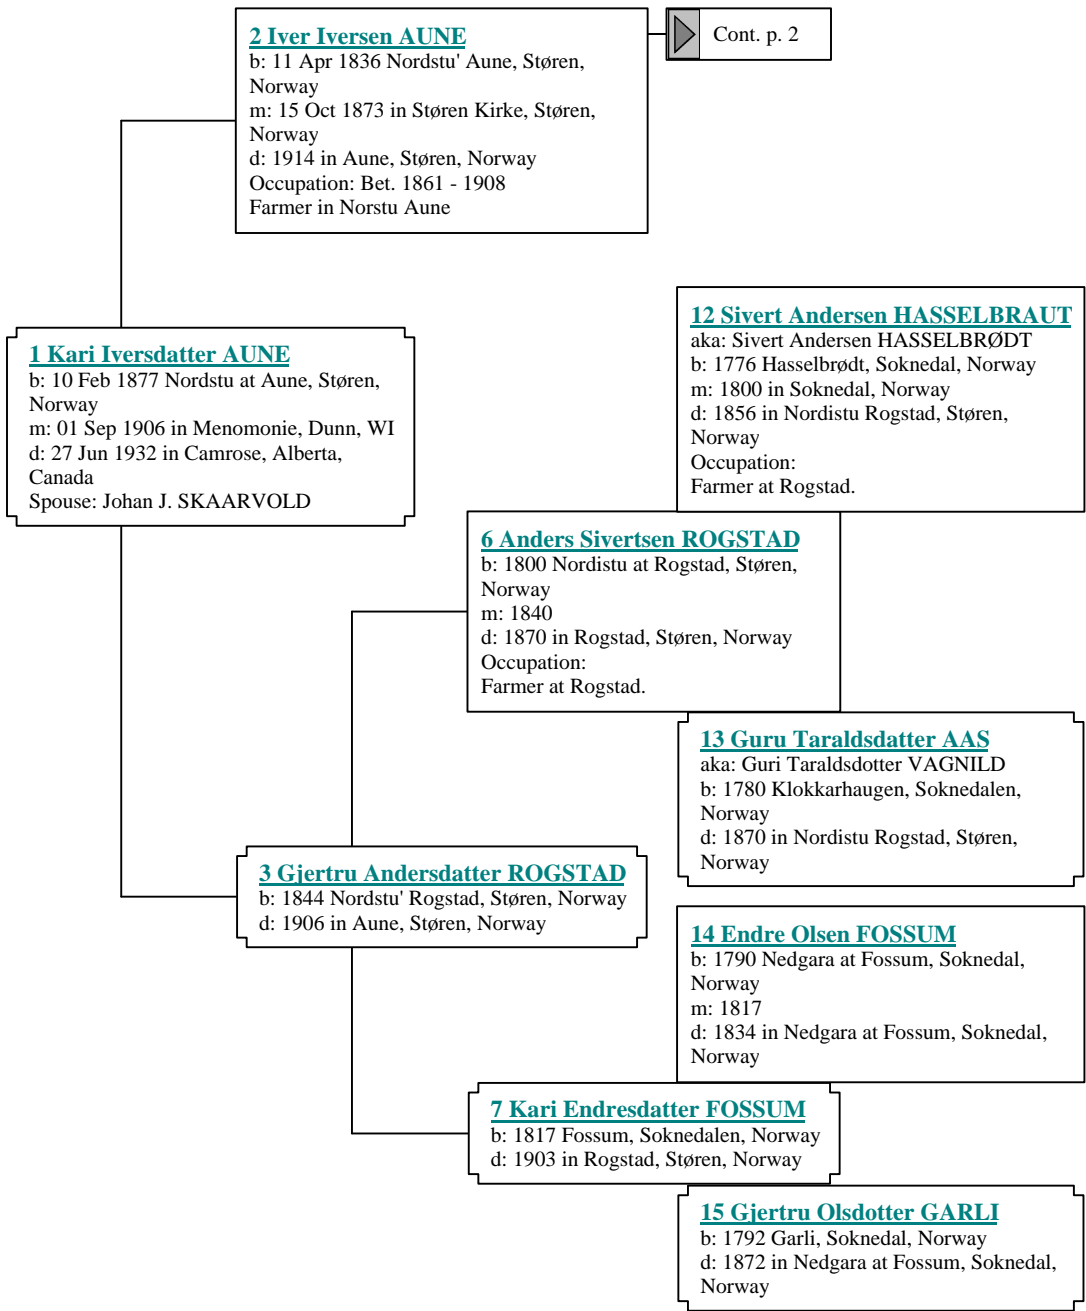

# Ancestors of Kari Iversdatter Aune (1 of 2)

Parents      Grandparents      Great-Grandparents

# Ancestors of Kari Iversdatter Aune (2 of 2)

Parents

Grandparents

Great-Grandparents

## 8 Iver Andersen BONES

b: 1754 Nordstu-Bones, Støren, Norway  
d: 08 Mar 1833 in Støren, Norway  
Occupation:  
Tenant farmer at Bones

## 5 Marit Pedersdatter BØRSET

b: 1799 Flå, Støren, Norway  
d: 1881 in Aune, Støren, Norway