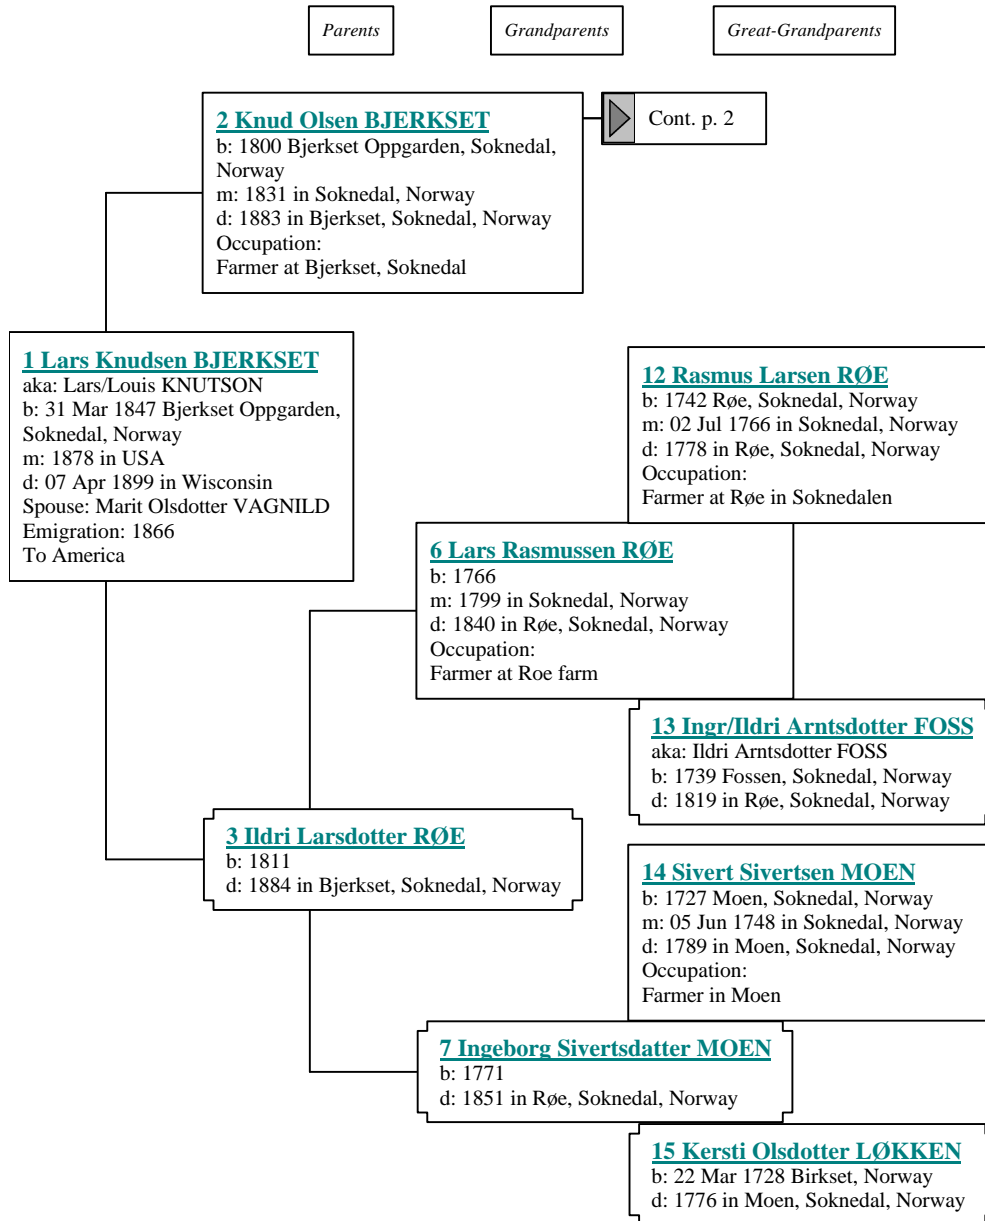

# Ancestors of Lars Knudsen Bjerkset (1 of 2)

# Ancestors of Lars Knudsen Bjerkset (2 of 2)

Parents

Grandparents

Great-Grandparents

## 8 Knud Olsen BJERKSET

b: 1739 Bjerksset Oppgarden, Soknedal, Norway  
m: 1767 in Soknedal Kirke, Soknedal, Norway  
d: 1810  
Occupation:  
Farmer at Bjerksset, Soknedal

## 10 Ole Eriksen HOLTE

b: 1744 Nordstu Holte, Soknedal, Norway  
m: 20 May 1771 in Soknedal, Norway  
d: 1820 in Nordstu Holte, Soknedal, Norway  
Occupation:  
Lived on farm Nordstuen Holte