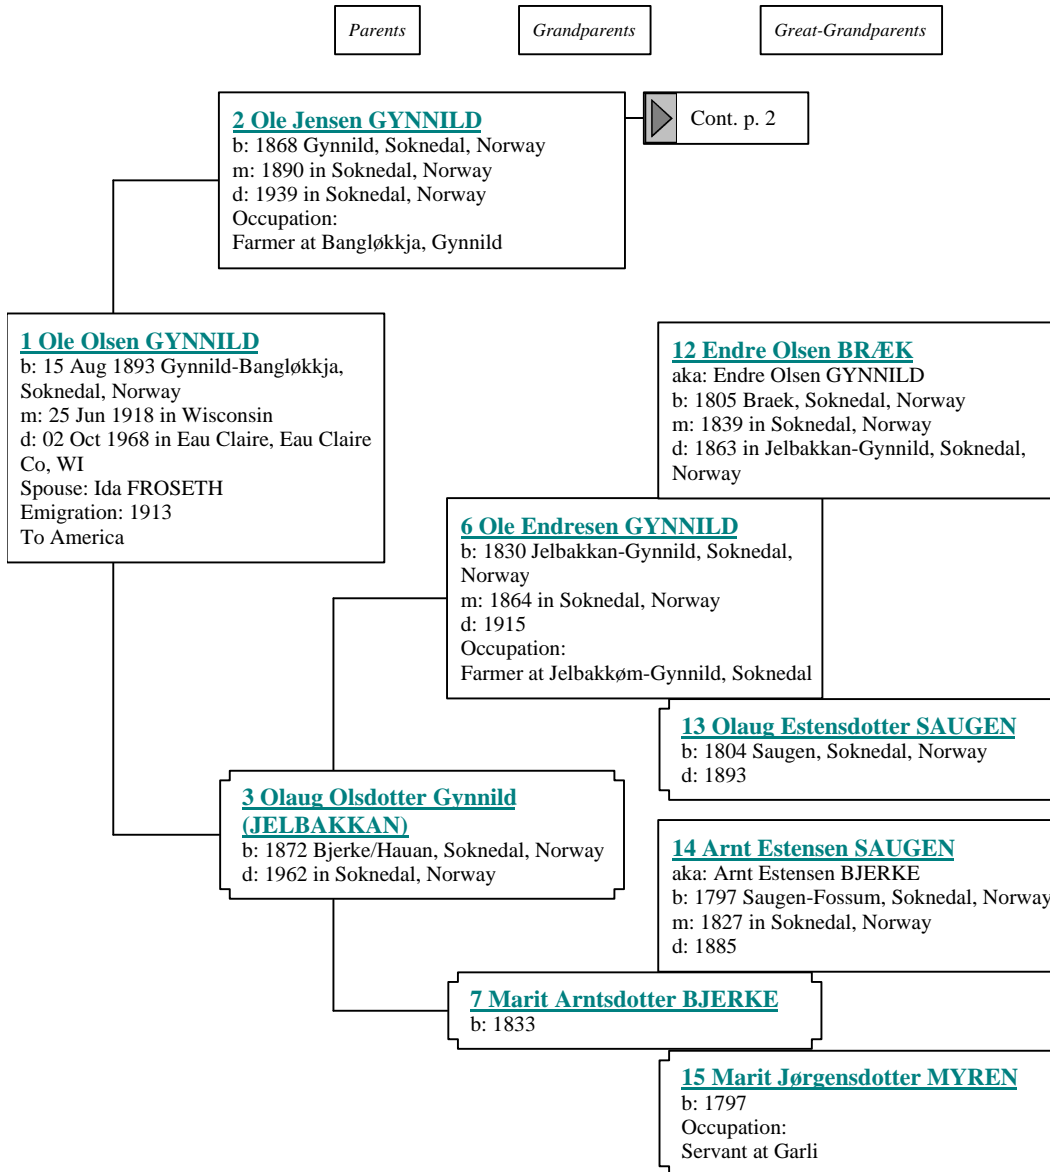

Ancestors of Ole Olsen Gynnild (1 of 2)

Ancestors of Ole Olsen Gynnild (2 of 2)

Parents

Grandparents

Great-Grandparents

8 Ole Jensen FOSSUM

b: 1810 Sørbakken-Fossum, Soknedal, Norway
m: 26 Dec 1835 in Soknedal, Norway
d: 1893 in Sørbakken-Fossum, Soknedal, Norway
Occupation:
Farmer at Sørbakken-Fossum

4 Jens Olsen FOSSUM

b: 1836 Sørbakken-Fossum, Soknedal, Norway
m: 1861 in Soknedal, Norway
d: 1914 in Soknedal, Norway
Occupation:
Husmannsfolk at Kalvhagen. Farmer at Bangløkkja, Bekkåkeren, and Gynnild.

9 Dorthea Sivertsdatter ROGSTAD

aka: Dåret Sivertsdatter ROGSTAD
b: 1811 Nordistu Rogstad, Støren, Norway
d: 1882 in Sørbakken-Fossum, Soknedal, Norway

Ole Jensen GYNNILD

b: 1868 Gynnild, Soknedal, Norway
m: 1890 in Soknedal, Norway
d: 1939 in Soknedal, Norway
Occupation:
Farmer at Bangløkkja, Gynnild