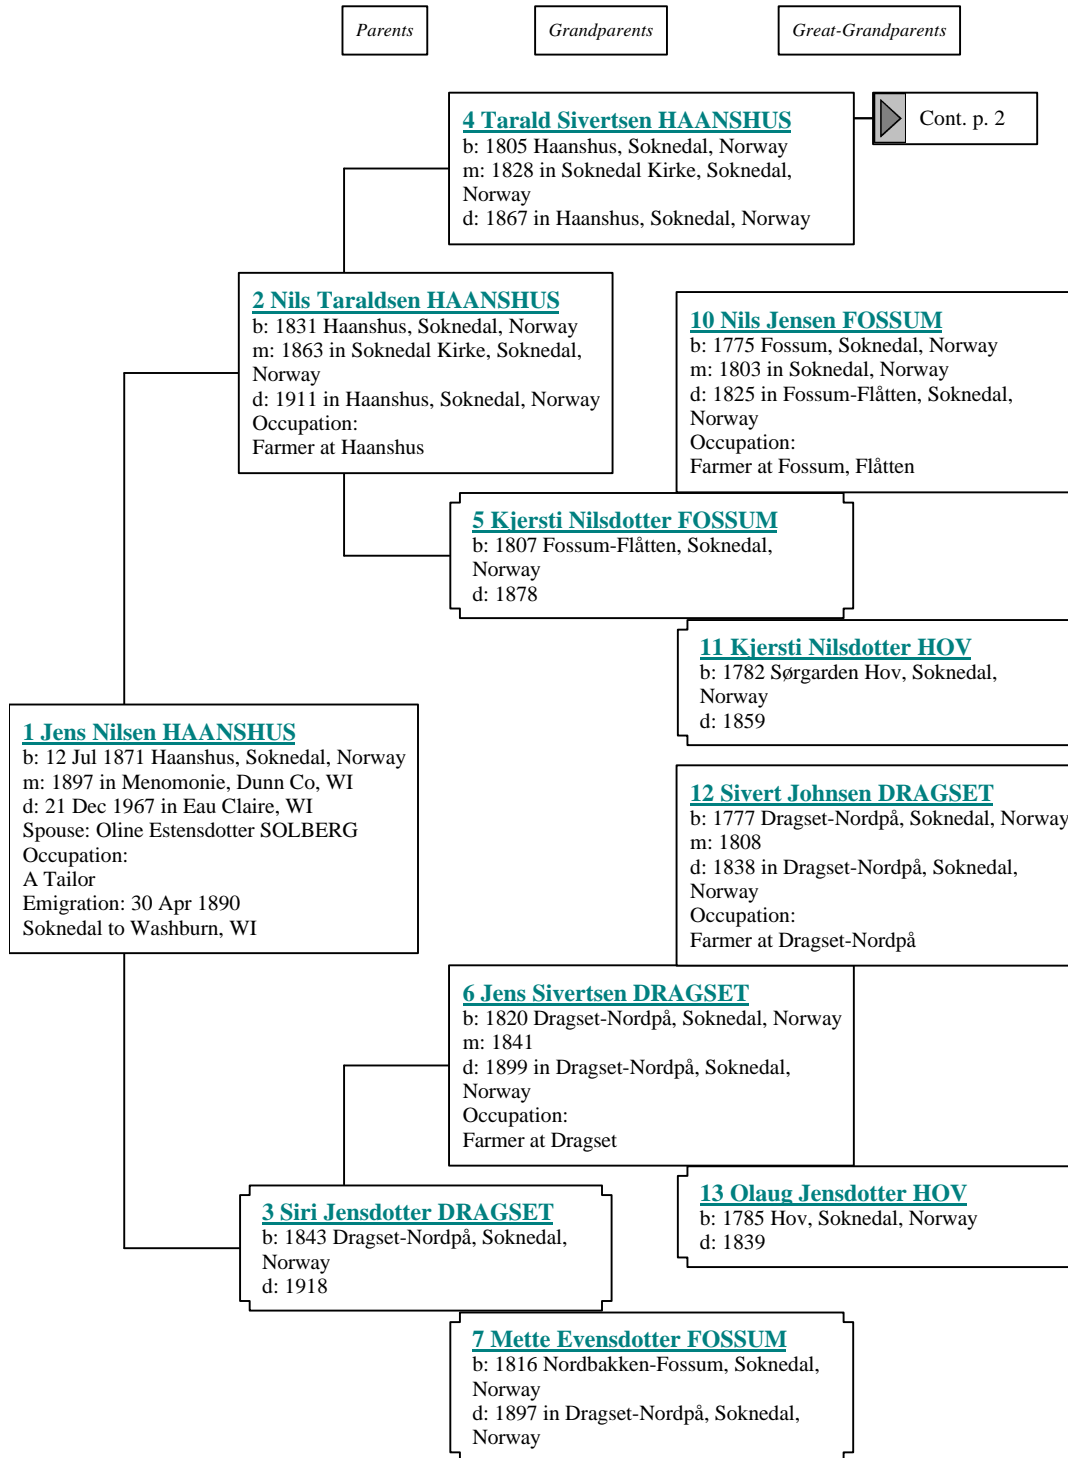

Ancestors of Jens Nilsen Haanshus (1 of 2)

Ancestors of Jens Nilsen Haanshus (2 of 2)

Grandparents

Great-Grandparents

8 Sivert Pedersen HAANSHUS

b: 1766 Haanshus, Soknedal, Norway
m: 1799 in Soknedal, Norway
d: 1837 in Haanshus, Soknedal, Norway
Occupation:
Farmer at Hanshus

Tarald Sivertsen HAANSHUS

b: 1805 Haanshus, Soknedal, Norway
m: 1828 in Soknedal Kirke, Soknedal,
Norway
d: 1867 in Haanshus, Soknedal, Norway

Cont. p. 1

9 Kjersti Taraldsdotter AAS

b: 1777 Klokkarhaugen, Soknedal,
Norway
d: 1848