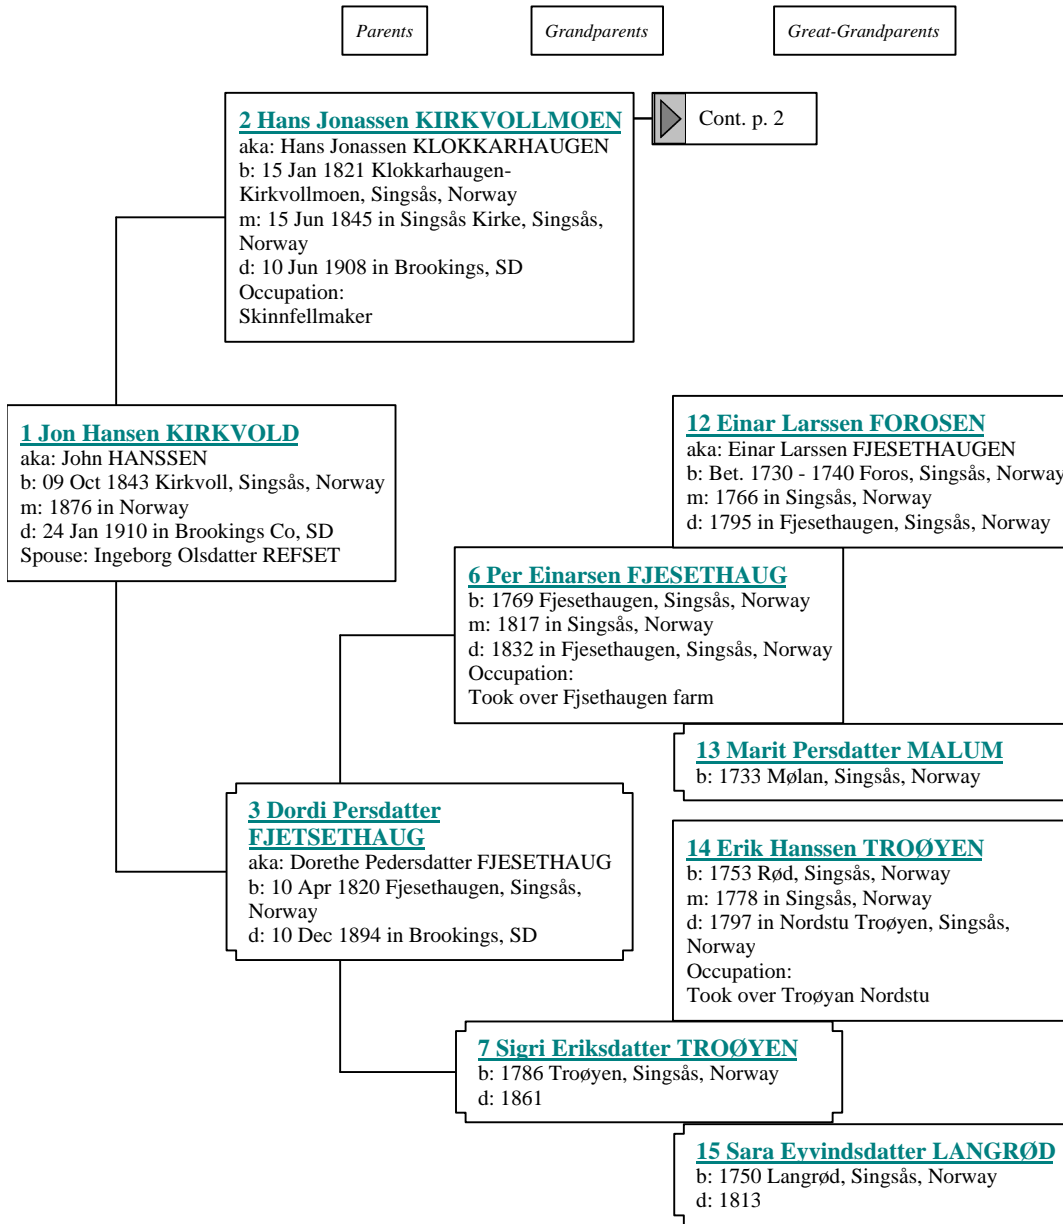

Ancestors of Jon Hansen Kirkvold (1 of 2)

Ancestors of Jon Hansen Kirkvold (2 of 2)

Parents

Grandparents

Great-Grandparents

8 Andreas Jonsen SINGSÅS

b: 1756 Sjørgården Singsås, Singsås, Norway
m: 1781 in Singsås, Norway
d: 1842 in Sjørgården Singsås, Singsås, Norway

4 Jonas Andreassen SINGSÅS

b: 1793 Sjørgården Singsås, Singsås, Norway
m: in Not married
d: 1821

9 Gjartrud Pedersdatter KIRKVOLL

b: 1759 Bortstu Kirkvoll, Singsås, Norway
d: 1828 in Sjørgården Singsås, Singsås, Norway

Hans Jonassen KIRKVOLLMOEN

aka: Hans Jonassen KLOKKARHAUGEN
b: 15 Jan 1821 Klokkehaugen-Kirkvollmoen, Singsås, Norway
m: 15 Jun 1845 in Singsås Kirke, Singsås, Norway
d: 10 Jun 1908 in Brookings, SD
Occupation: Skinnfellemaker